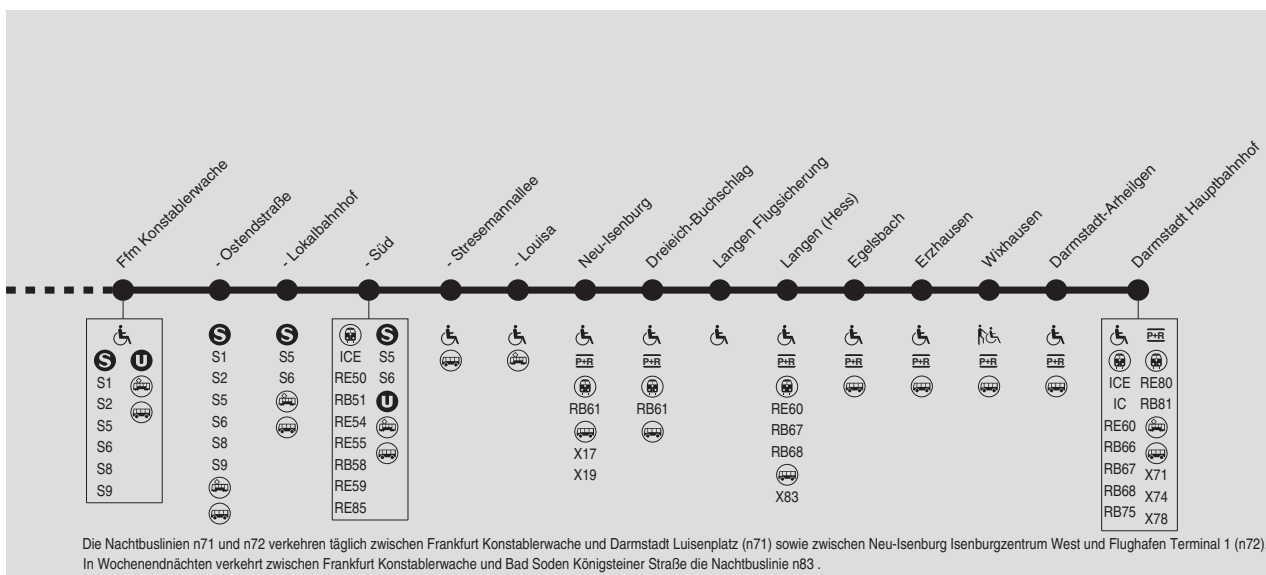

S

S3/S4 Bad Soden (S3) Kronberg (S4) → Frankfurt Hbf → Langen → Darmstadt Hbf

RMV-Servicetelefon: 069 / 24 24 80 24

06

91

S3/S4

Bad Soden (S3) Kronberg (S4) Frankfurt Hbf → Langen → Darmstadt Hbf

RMV-Servicetelefon: 069 / 24 24 80 24

Montag - Freitag

Am 24.12. und 31.12. Verkehr wie Samstag

Table with 28 columns (S4, S3, S4, S3, S4, S3, S4, S3, S4, S3, S4, S3, S4, S3, S4, S3, S4, S3, S4, S3, S4, S3, S4, S3, S4) and 30 rows of station names and departure times.

RMV-Servicetelefon: 069 / 24 24 80 24

Montag - Freitag

Table with 20 columns (S4 to S4) and 40 rows of train schedule data for Monday to Friday. Includes stations like Bad Soden, Kronberg, and Darmstadt Hauptbahnhof.

RMV-Servicetelefon: 069 / 24 24 80 24

Montag - Freitag

Samstag

Table with columns for line numbers (S4, S3, S4, S3, S4, S3, S4, S3, S4, S3, S4, S3, S4, S3, S4, S3, S4, S3, S4, S3, S4) and rows for stations from Bad Soden to Darmstadt Hauptbahnhof. Includes 'Verkehrsbeschränkung' and 'Linie' labels.