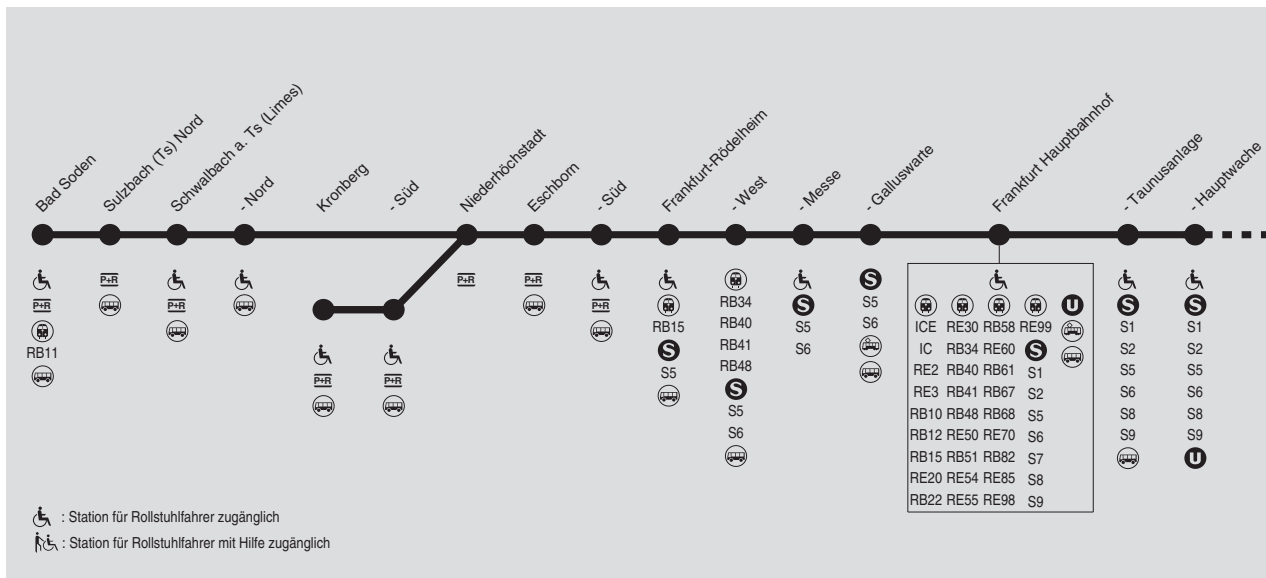

S

S3/S4 Bad Soden (S3) Kronberg (S4) → Frankfurt Hbf → Langen → Darmstadt Hbf

RMV-Servicetelefon: 069 / 24 24 80 24

06

91

S3/S4

Bad Soden (S3) Kronberg (S4) Frankfurt Hbf → Langen → Darmstadt Hbf

RMV-Servicetelefon: 069 / 24 24 80 24

Montag - Freitag

Am 24.12. und 31.12. Verkehr wie Samstag

Table with 28 columns (S4, S3, S4, S3, S4, S3, S4, S3, S4, S3, S4, S3, S4, S3, S4, S3, S4, S3, S4, S3, S4, S3, S4, S3, S4) and 30 rows of station names and departure times.

RMV-Servicetelefon: 069 / 24 24 80 24

Montag - Freitag

Table with 20 columns (S4 to S4) and 40 rows of train schedule data for Monday to Friday. Includes stations like Bad Soden, Kronberg, and Darmstadt Hauptbahnhof.

RMV-Servicetelefon: 069 / 24 24 80 24

Montag - Freitag

Samstag

Table with columns for line numbers (S4, S3, S4, S3, S4, S3, S4, S3, S4, S3, S4, S3, S4, S3, S4, S3, S4, S3, S4, S3, S4) and rows for stations from Bad Soden to Darmstadt Hauptbahnhof. Includes 'Verkehrsbeschränkung' and 'Linie' labels.